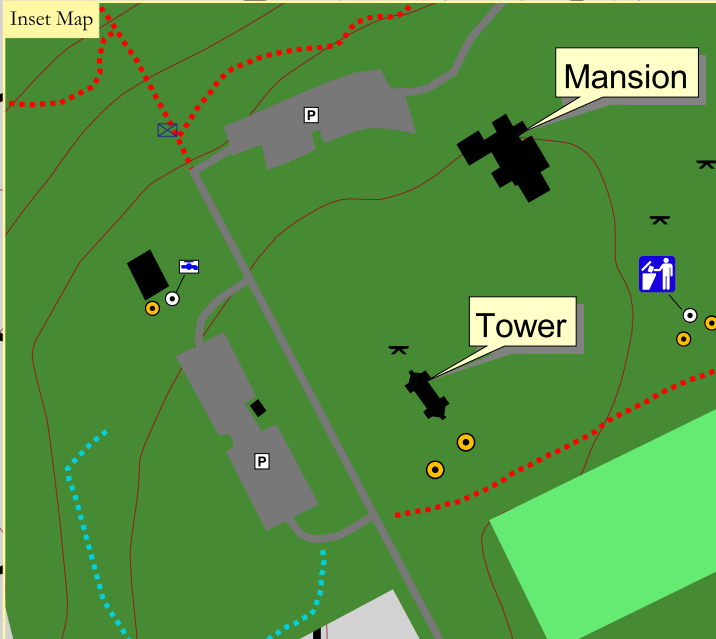

Oakbourne Park - Westtown Township

Park Features

- Spigot
- Gate
- Grill
- Miscellaneous Points of Interest
- Bench
- Bridges
- Elevation Contour (10 Foot Interval)
- Rivers, Streams, and Ponds
- Red Trail (1.7 Miles)
- Blue Trail (4 Miles)
- Yellow Trail (1.4 Miles)
- Driveway
- Roads
- Structure
- Parking Lot
- Oakbourne Park Boundary
- Soccer Field
- Basketball Court
- Tennis Courts (2)
- Roller Hockey Court
- Drinking Fountain
- Pavillion
- Trash Receptacle
- Restroom