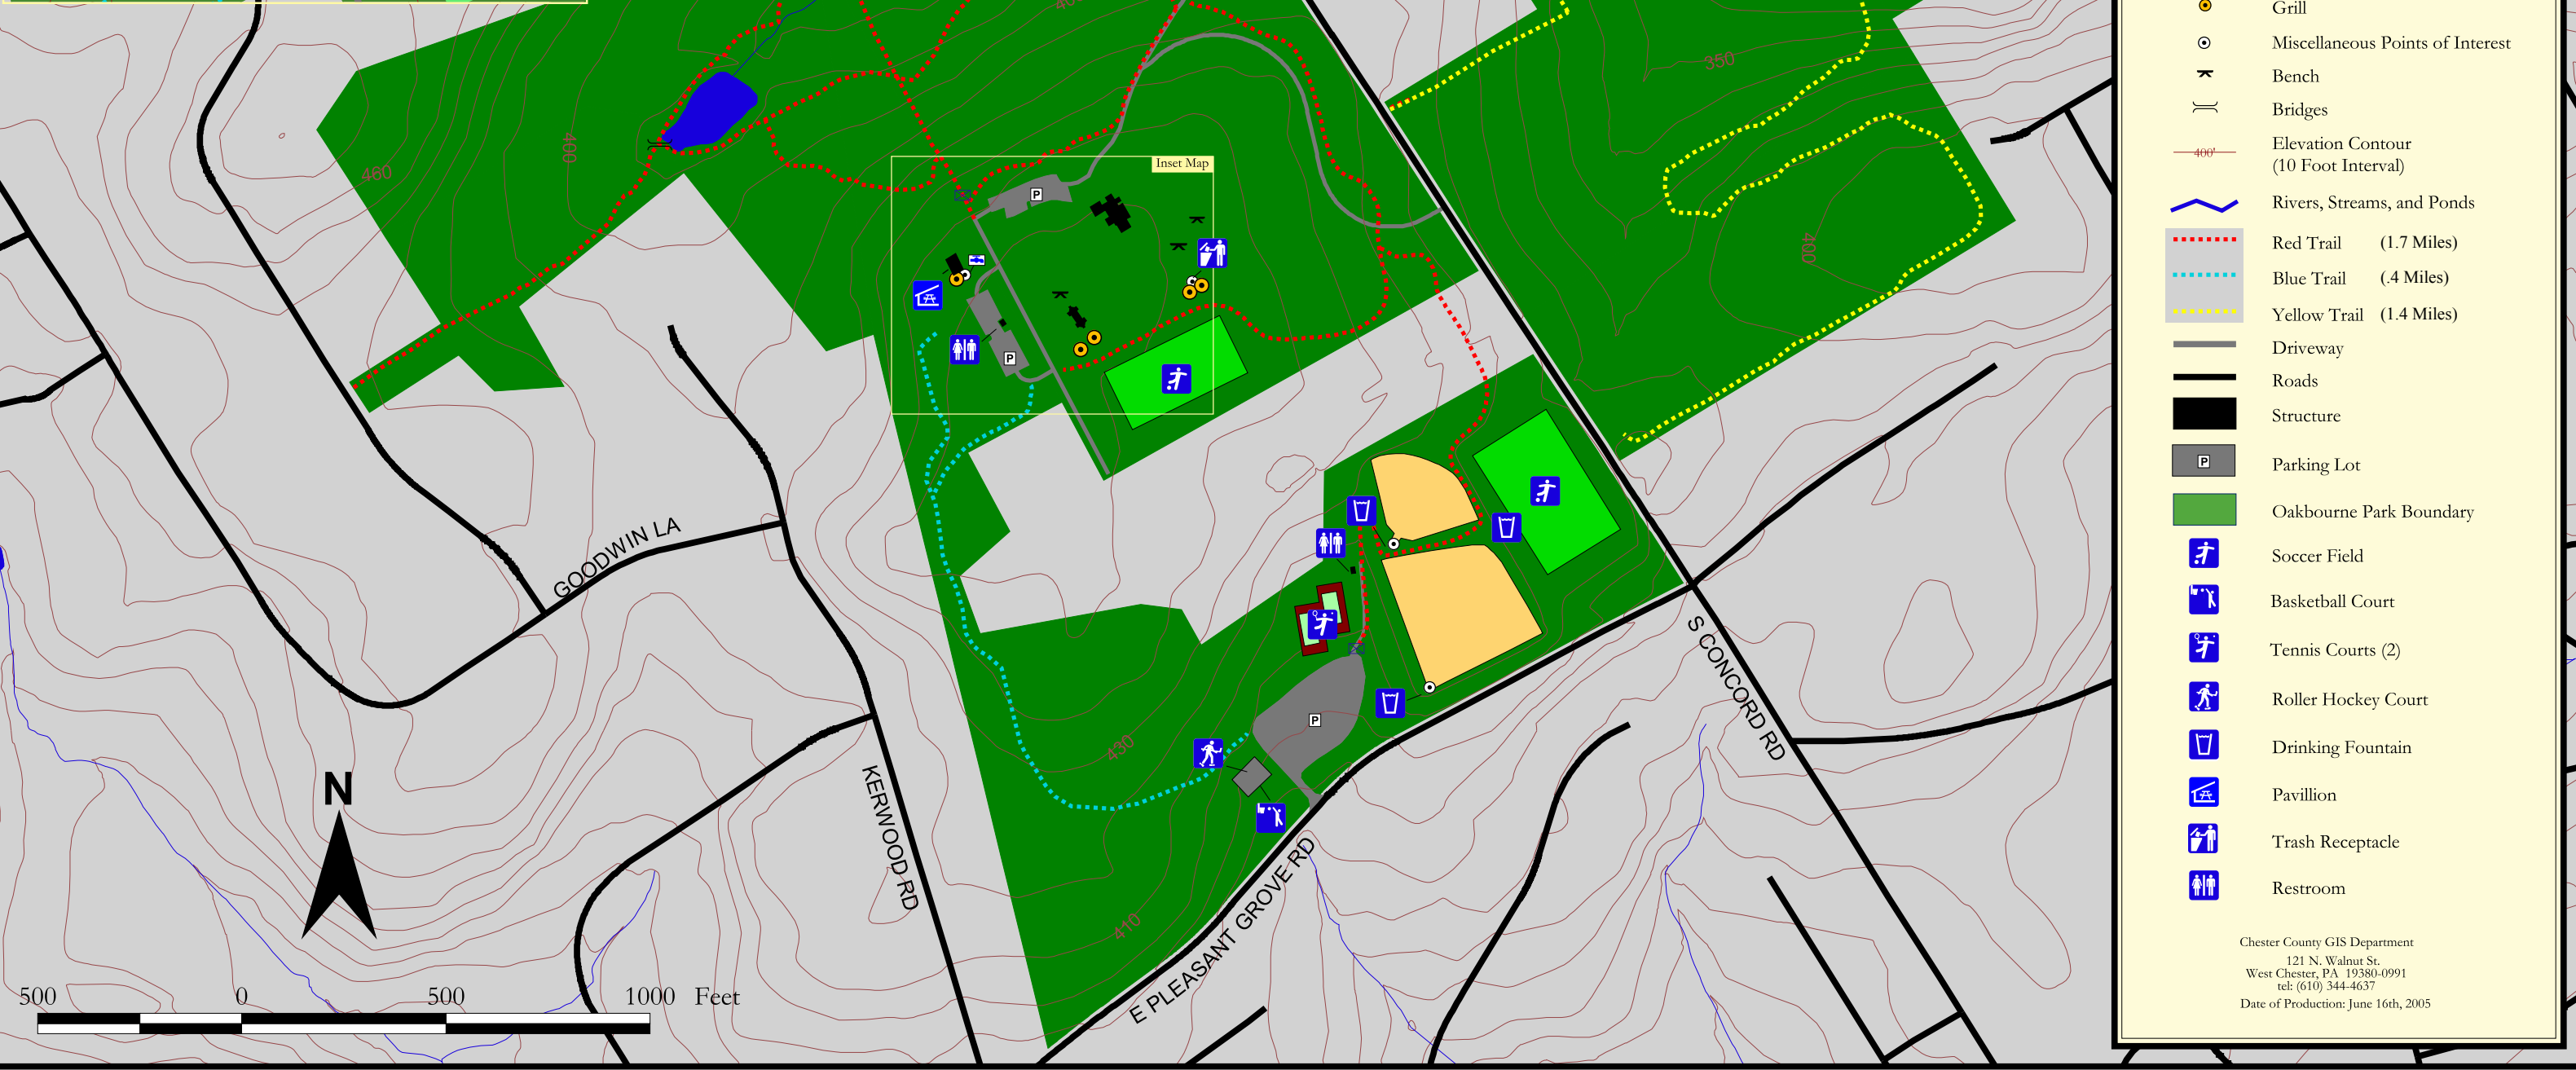

Oakbourne Park - Westtown Township

Park Features

- Spigot
- Gate
- Grill
- Miscellaneous Points of Interest
- Bench
- Bridges
- Elevation Contour (10 Foot Interval)
- Rivers, Streams, and Ponds
- Red Trail (1.7 Miles)
- Blue Trail (4 Miles)
- Yellow Trail (1.4 Miles)
- Driveway
- Roads
- Structure
- Parking Lot
- Oakbourne Park Boundary
- Soccer Field
- Basketball Court
- Tennis Courts (2)
- Roller Hockey Court
- Drinking Fountain
- Pavillion
- Trash Receptacle
- Restroom