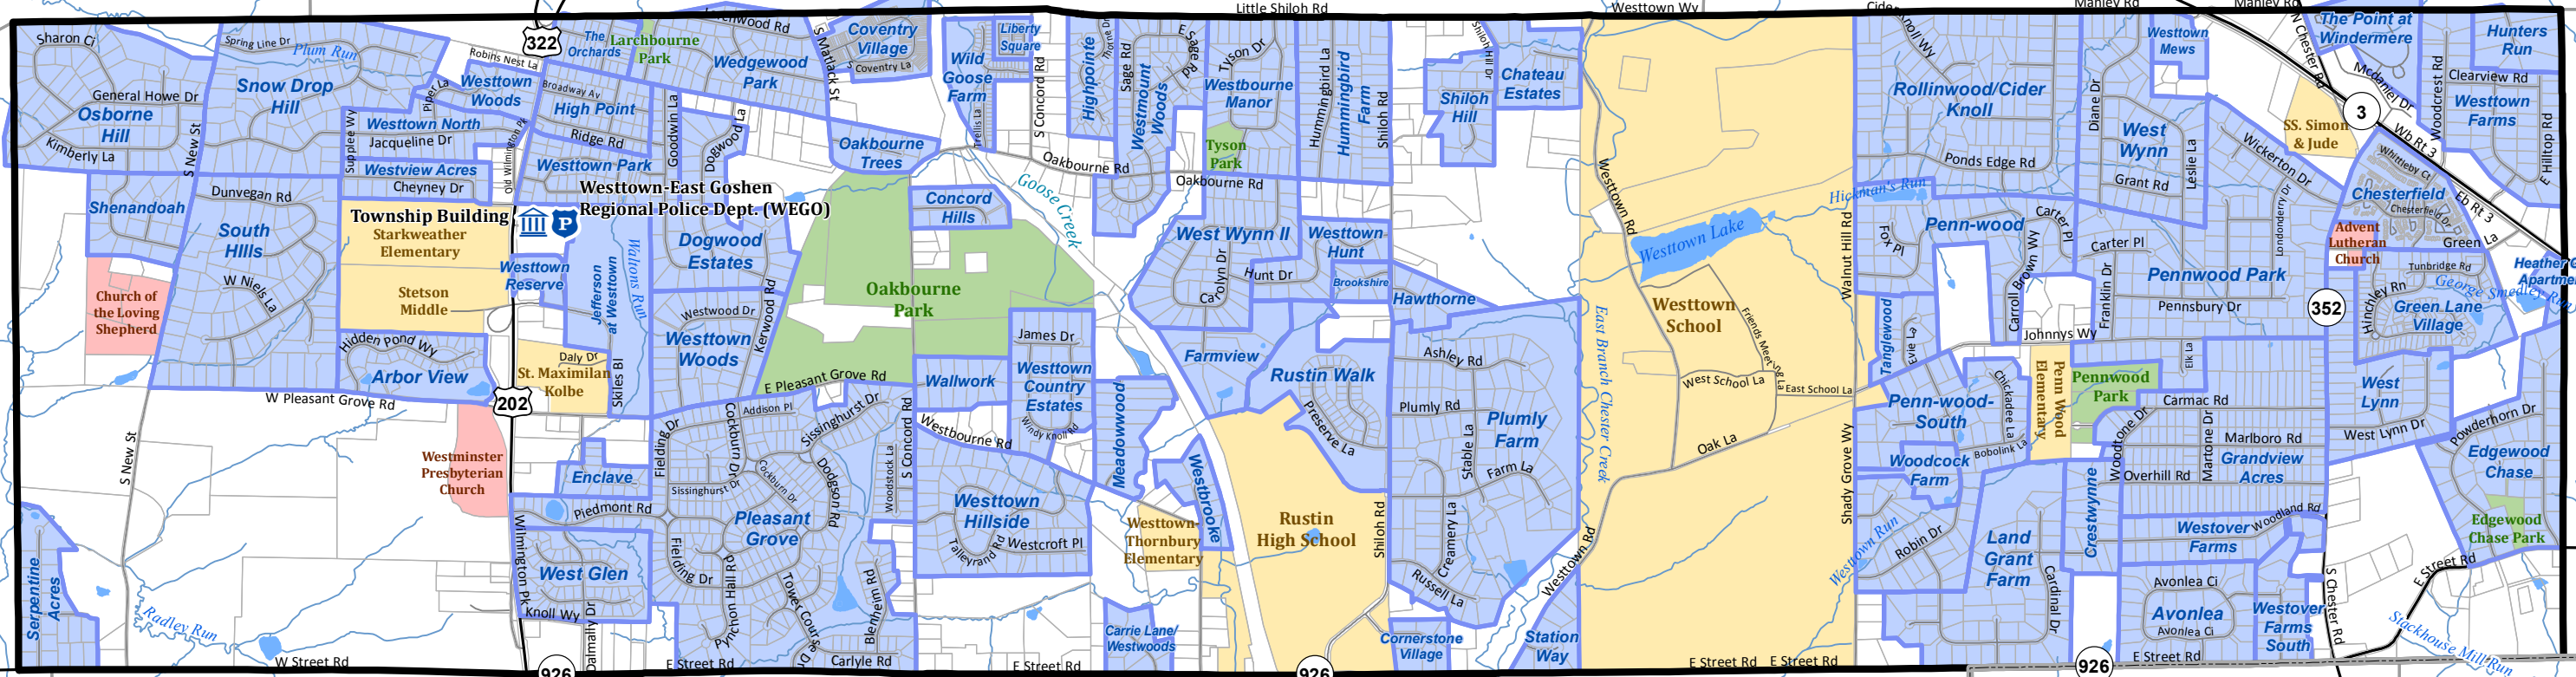

Neighborhoods and Subdivisions

Westtown Township
Chester County, Pennsylvania

Disclaimer: This map is for illustrative purposes only and does not constitute a valid survey.
Map created: January 7, 2020 Last revised: March 12, 2020

Legend

County boundary	Streams
Township boundary	Bodies of water
Adjacent municipalities	Public/Private School Properties
Major roads	Township Parks
Minor roads	Churches
Tax parcels	Neighborhoods/Subdivisions