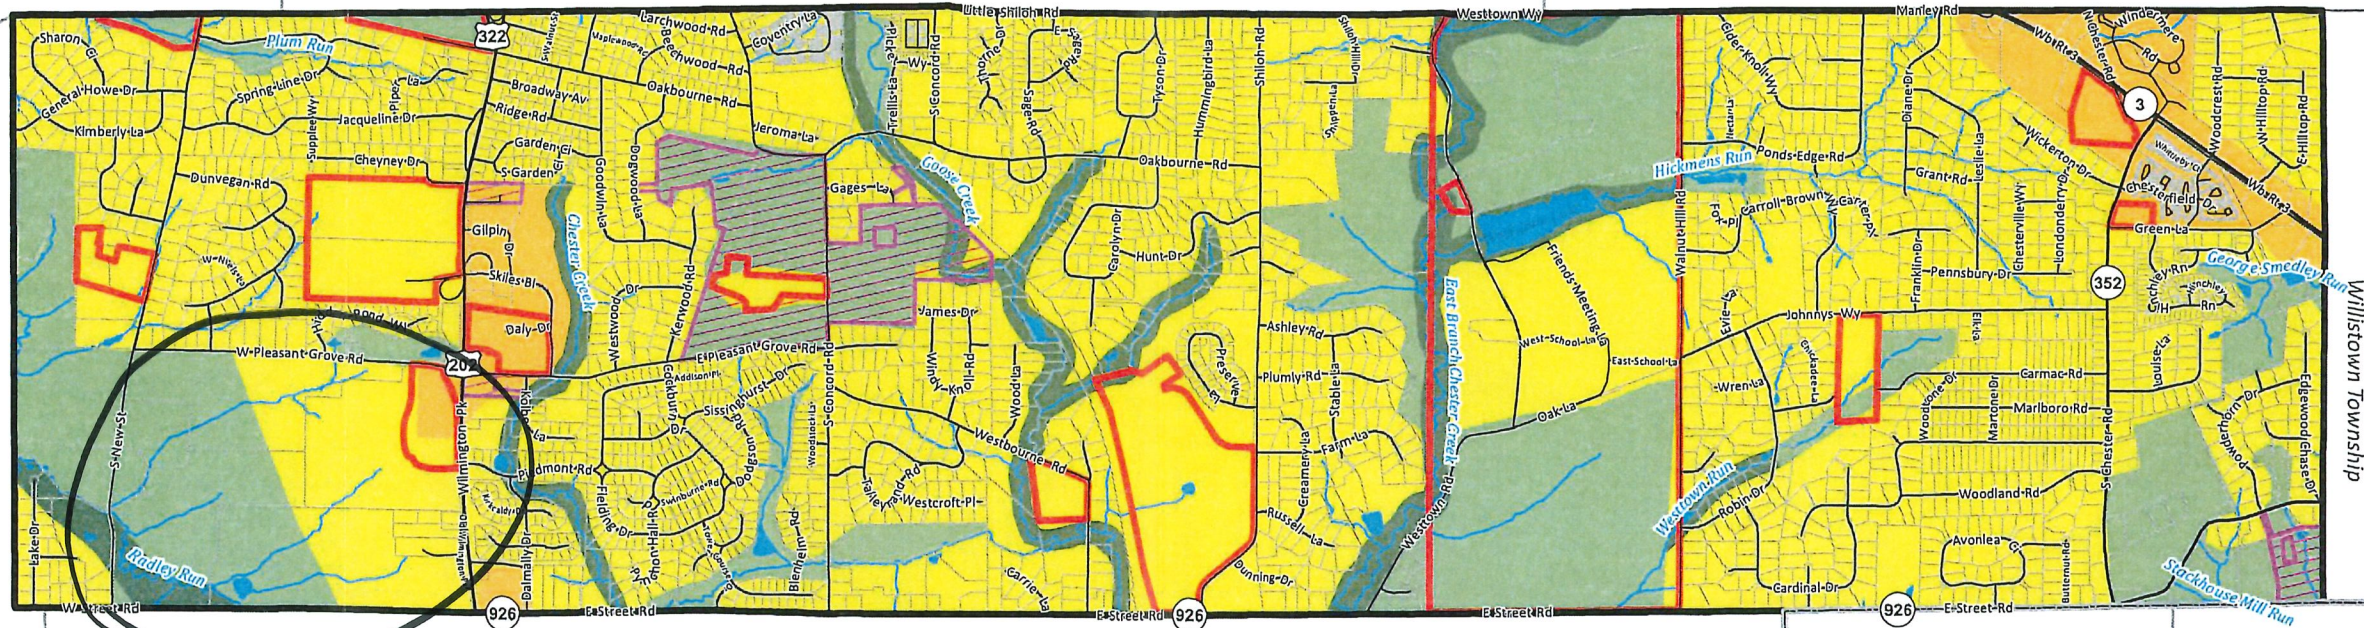

West Chester
Borough

East Bradford
Township

West Goshen
Township

East Goshen Township

Future Land Use with Township and Institutional Properties Westtown Township Chester County, Pennsylvania

Disclaimer: This map is for illustrative purposes only and does not constitute a valid survey.
Map created: December 17, 2018

Birmingham
Township

Thornbury Township
(Chester County)

Thornbury Township
(Delaware County)

DELAWARE COUNTY
CHESTER COUNTY

Thornbury Township
(Delaware County)

Edgmont
Township

Legend

County boundary	Institutional properties
Township boundary	T-District (Township Facilities)
Adjacent municipalities Foci	Greenway
Major roads	Open Space
Minor roads	Neighborhood Conservation
Tax parcels	Mixed Use
Streams	
Bodies of water	