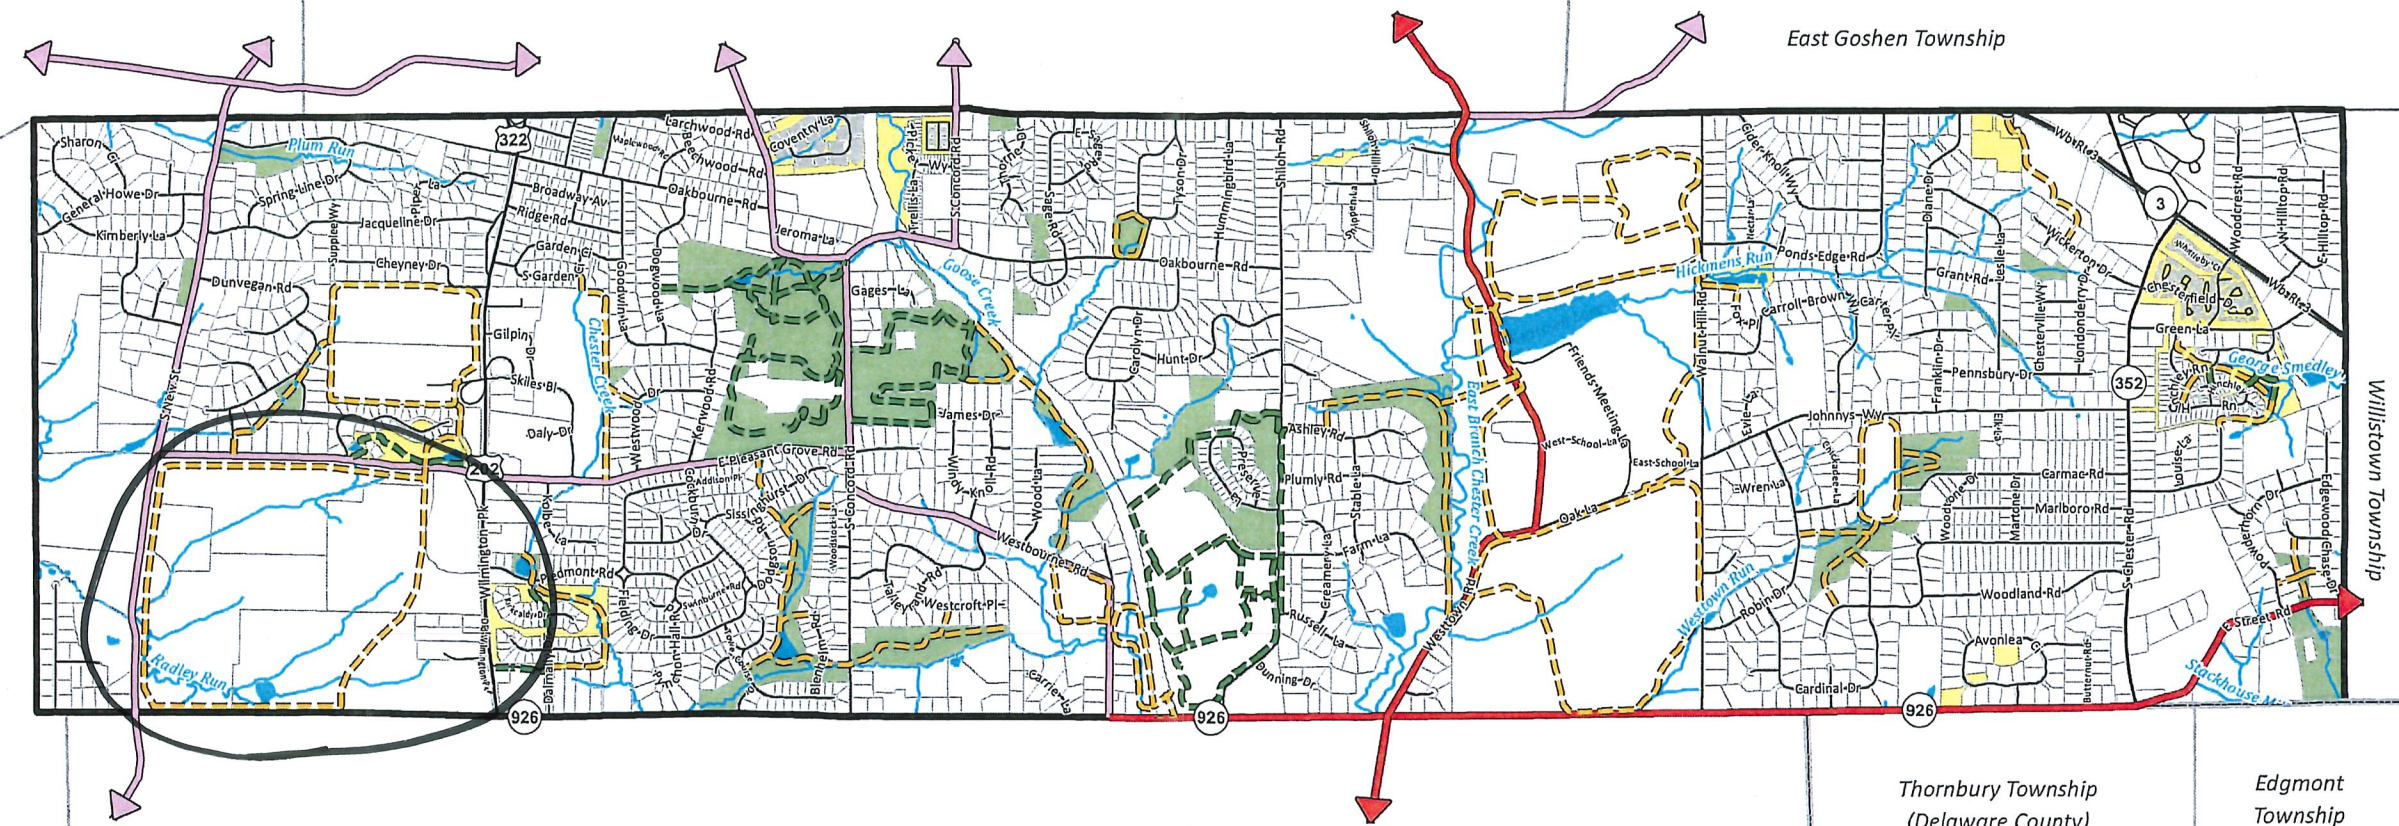

West Chester
Borough

East Bradford
Township

West Goshen
Township

East Goshen Township

Trails and Bikeways

Westtown Township
Chester County, Pennsylvania

Disclaimer: This map is for illustrative purposes only and does not constitute a valid survey.
Map created: December 17, 2018

Birmingham
Township

Thornbury Township
(Chester County)

Thornbury Township
(Delaware County)

Thornbury Township
(Delaware County)

Edgmont
Township

Willistown Township

Legend

- County boundary
- Township boundary
- Adjacent municipalities
- Major roads
- Minor roads
- Tax parcels
- Streams
- Bodies of water
- HOA Protected Open Space
- Municipal Open Space
- Trails**
- Existing Trails
- Proposed Trails
- County Recommended Bicycle Routes**
- Intermediate Recreation
- Commuter/Connector