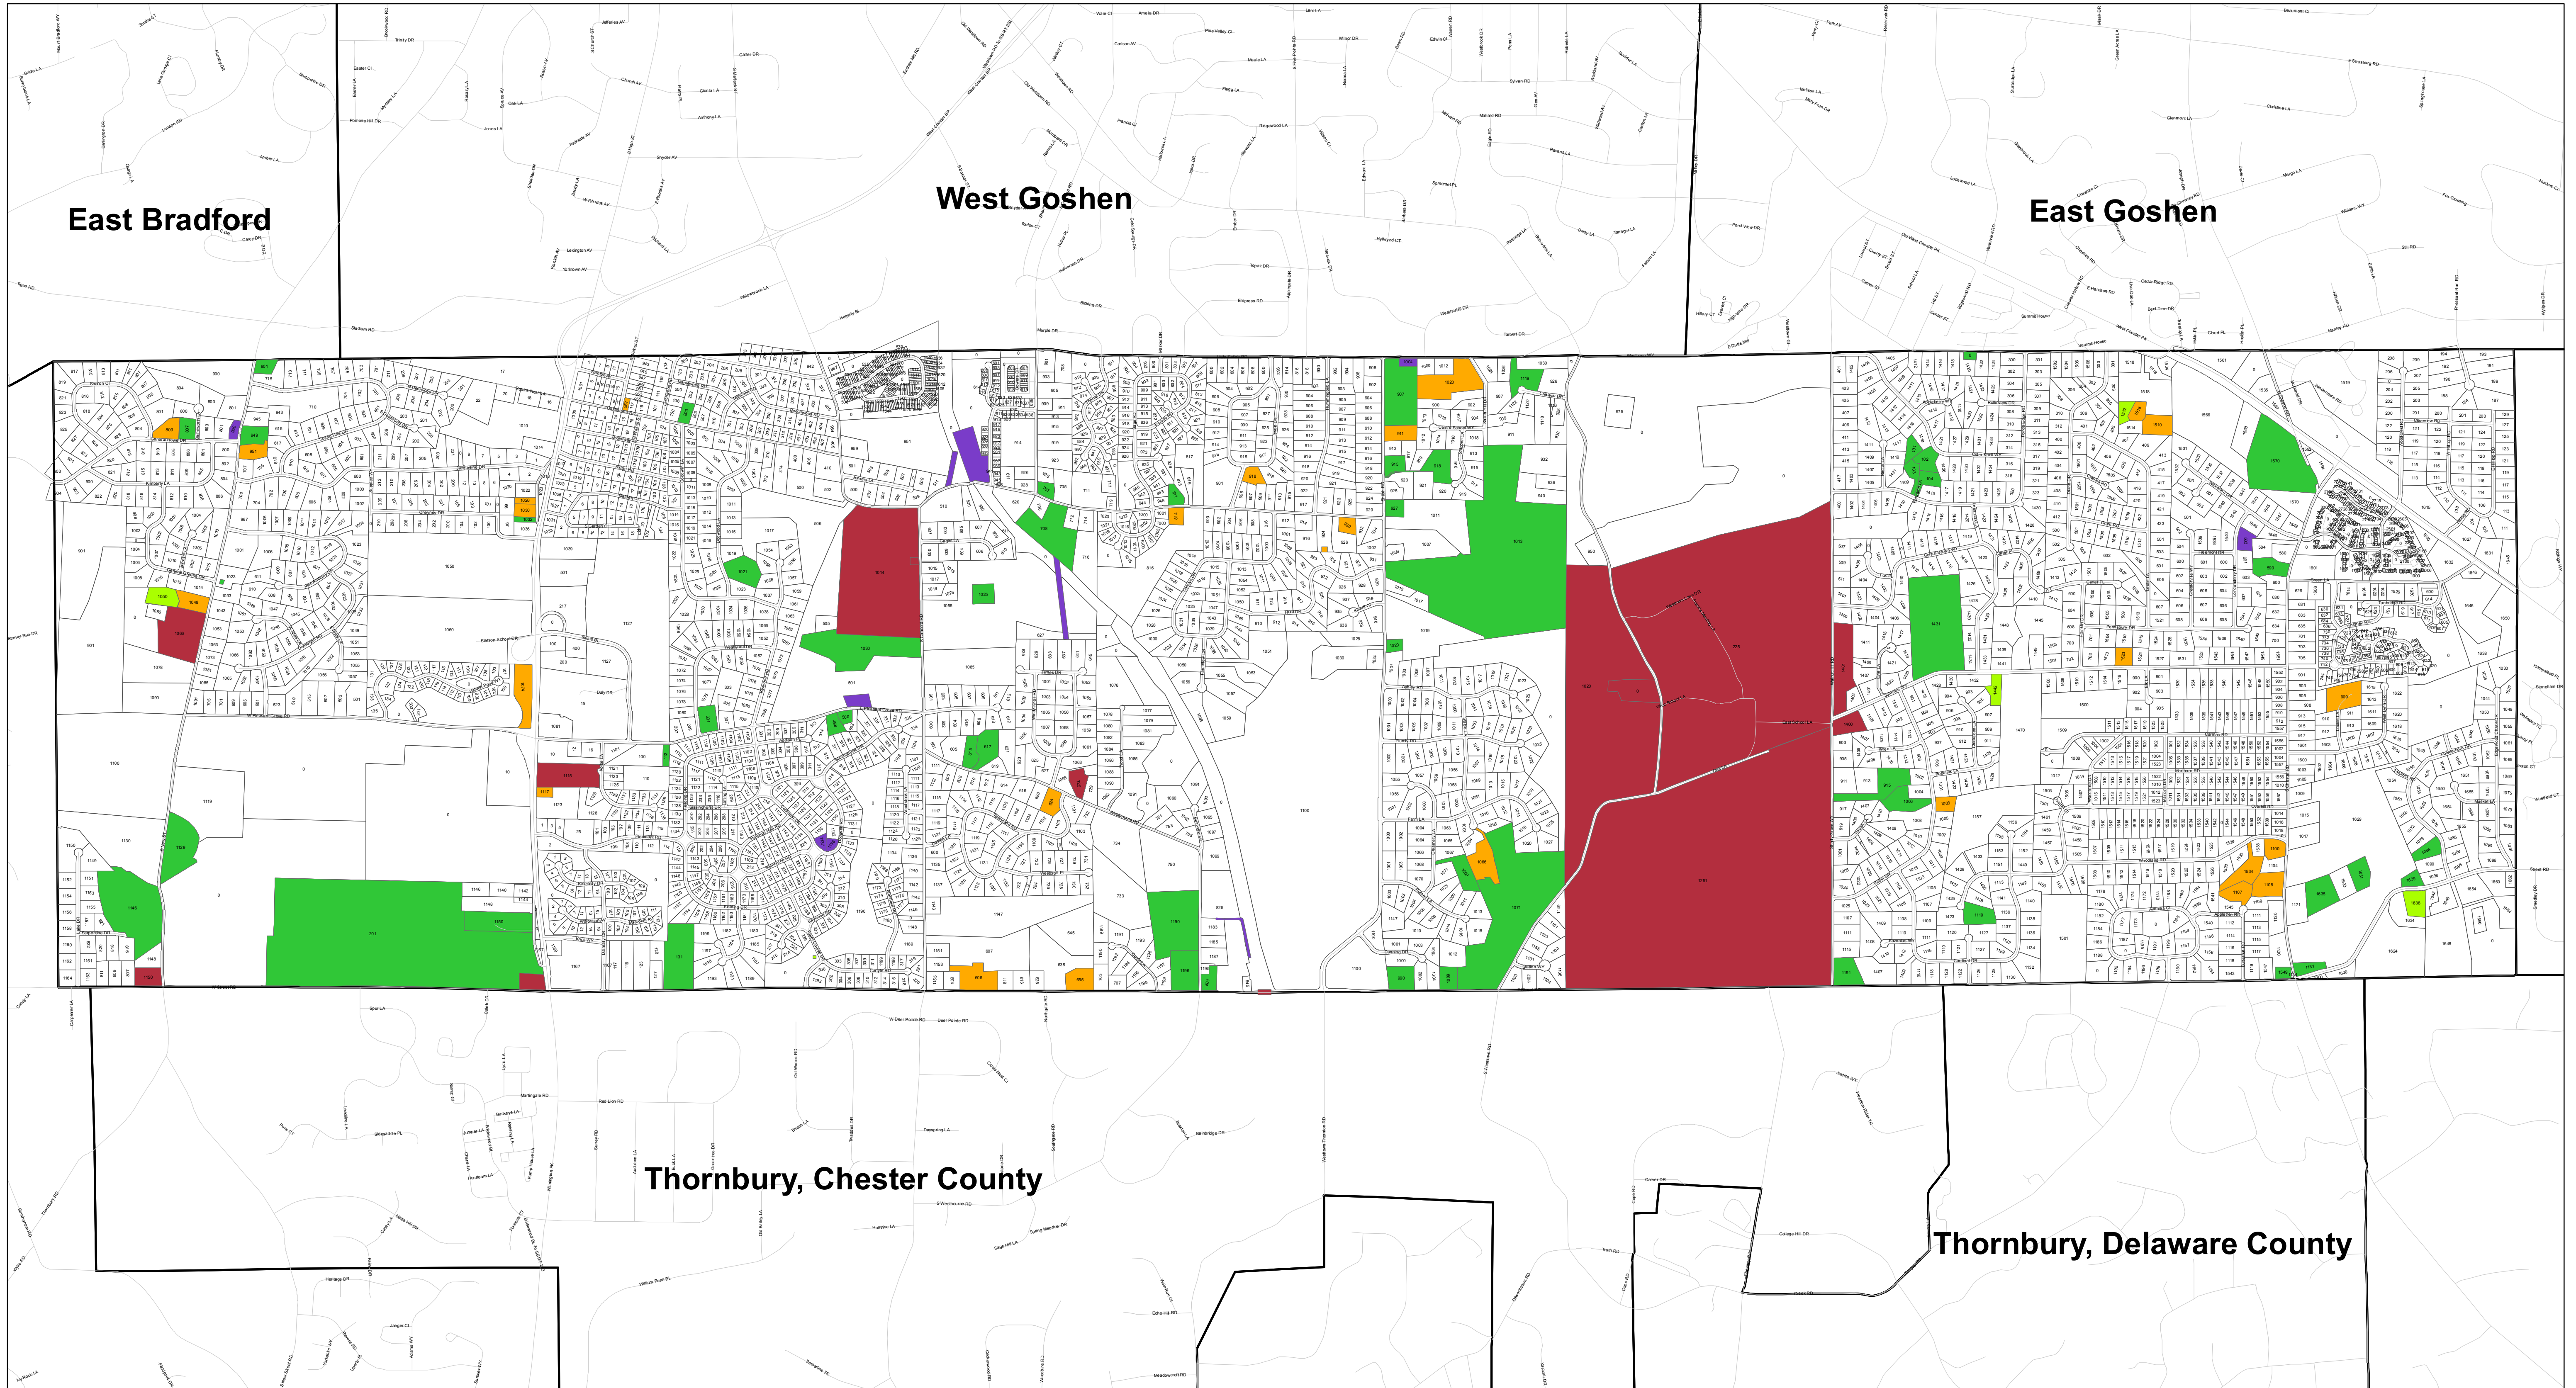

Westtown Township - Historic Resources Map

Created: March 7, 2016
 Updated: February 1, 2021