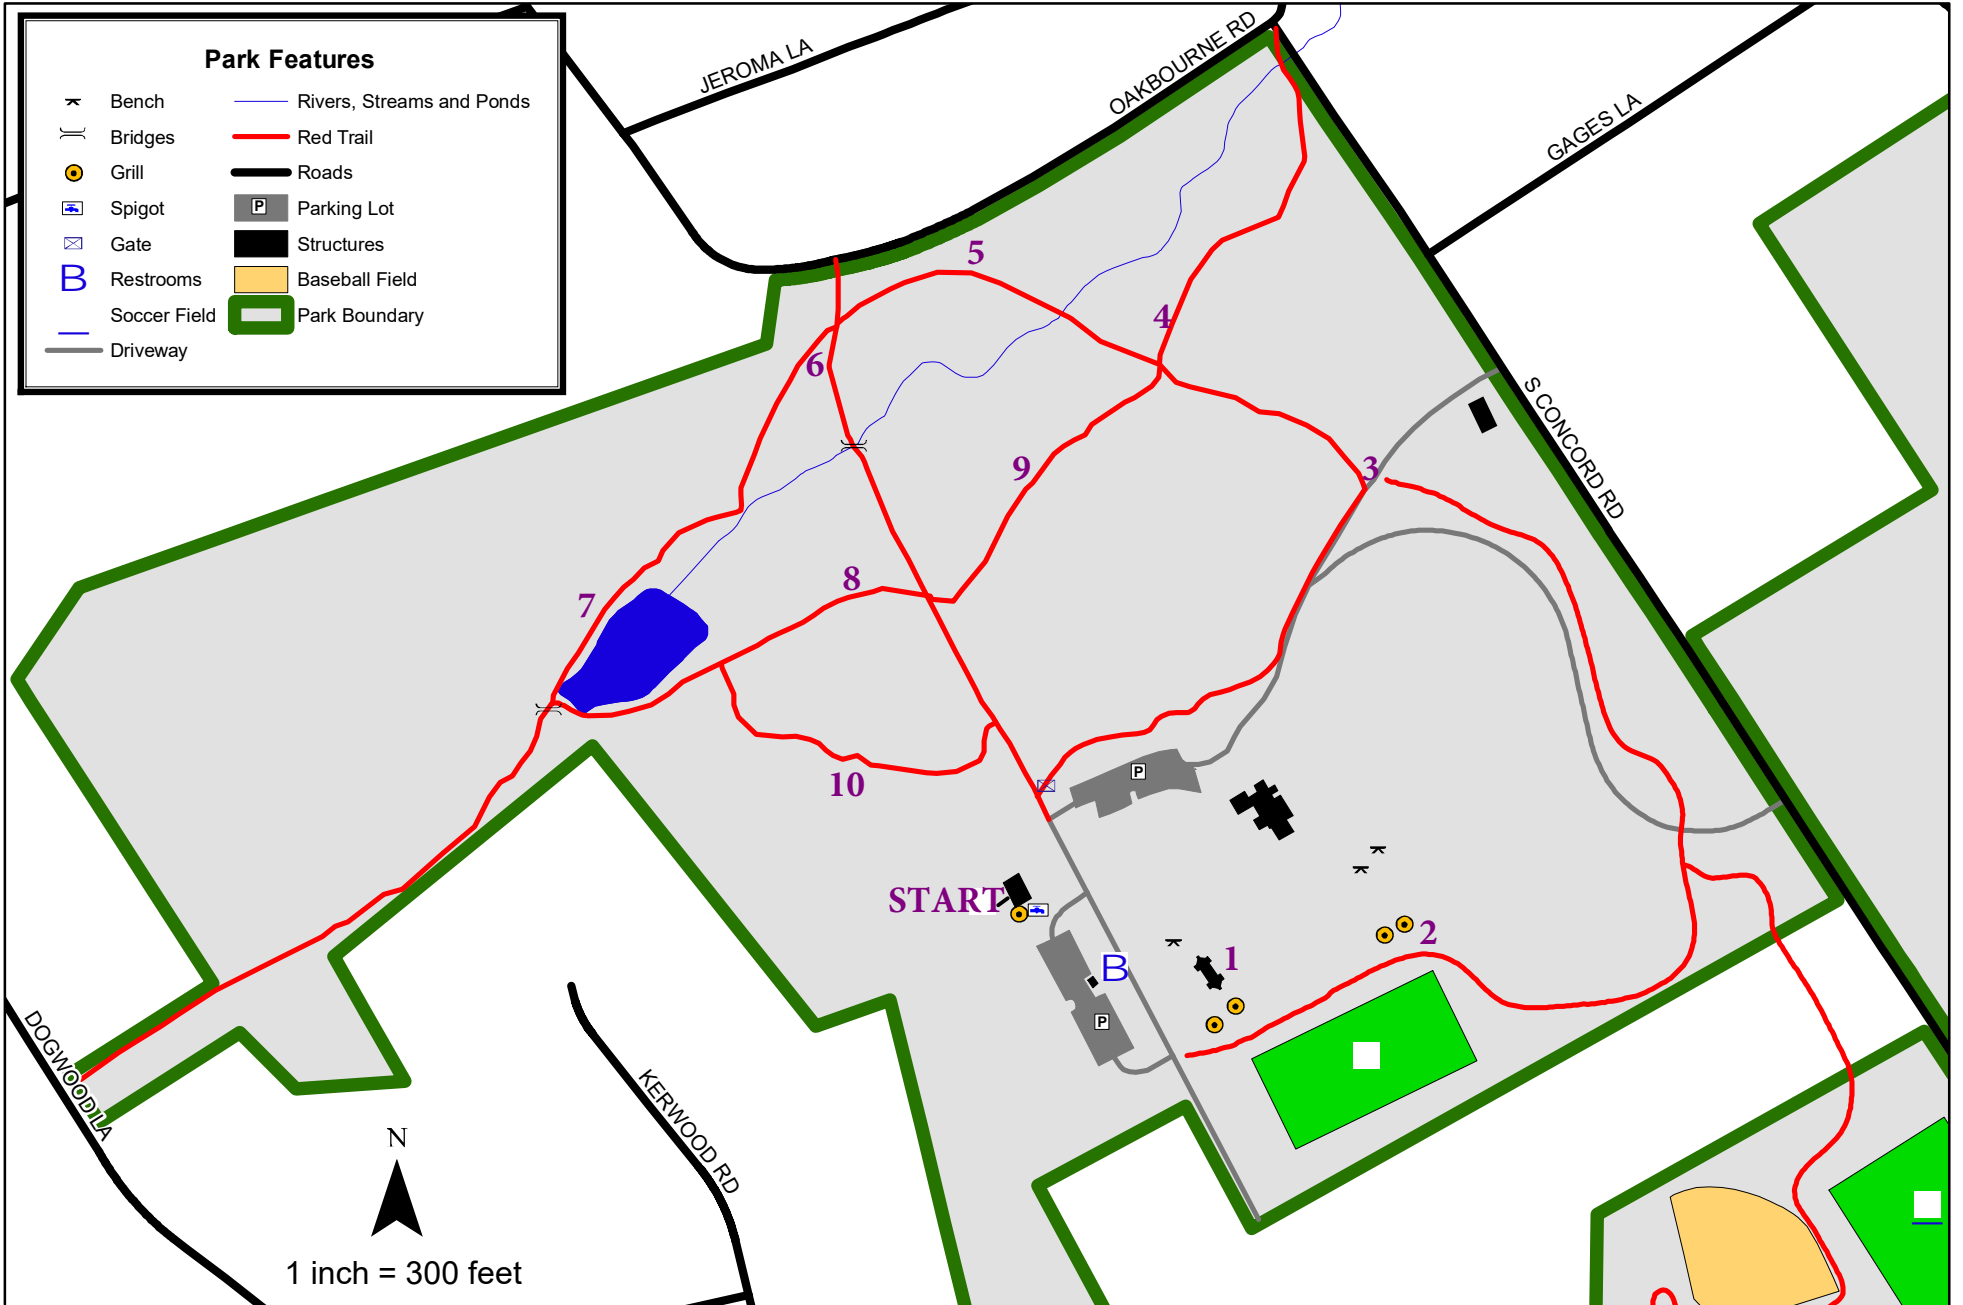

# Oakbourne Park - Egg Hike

# Welcome to the Westtown Township Egg Hike

1. Pick up a map at the Oakbourne Park pavilion.
2. Locate the ten marked egg stations to pick up a treat.
3. Visit each egg station only *ONCE*, so that all children get a treat.
4. If your child needs a non-food treat, please ask. They are available at each station while supplies last.
5. Keep an eye out for golden eggs! If you find one, then return it to the pavilion for a special treat!
6. You may recycle unwanted empty plastic eggs at the pavilion.
7. Take only photographs; leave only footprints.

Have fun exploring the park!

Thanks to all of the volunteers who made this event possible.  
This event is hosted by the Westtown Township Parks & Recreation Commission.