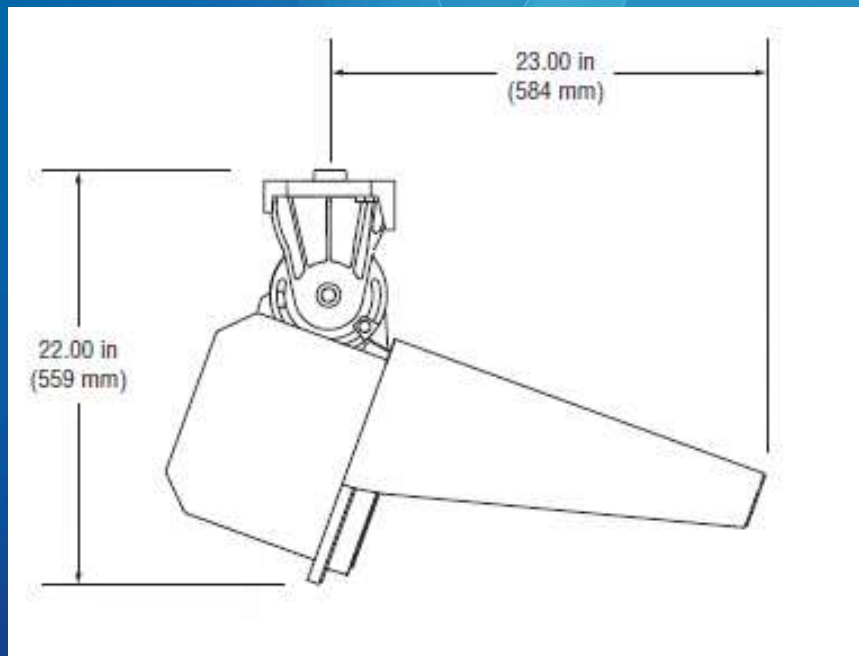

Evolution of Glare Control Technology

Fixture Design

Musco TLC LED Luminaire Full Cut Off Fixture

1977

Musco Metal
Halide System

Today

Musco LED
System

Today