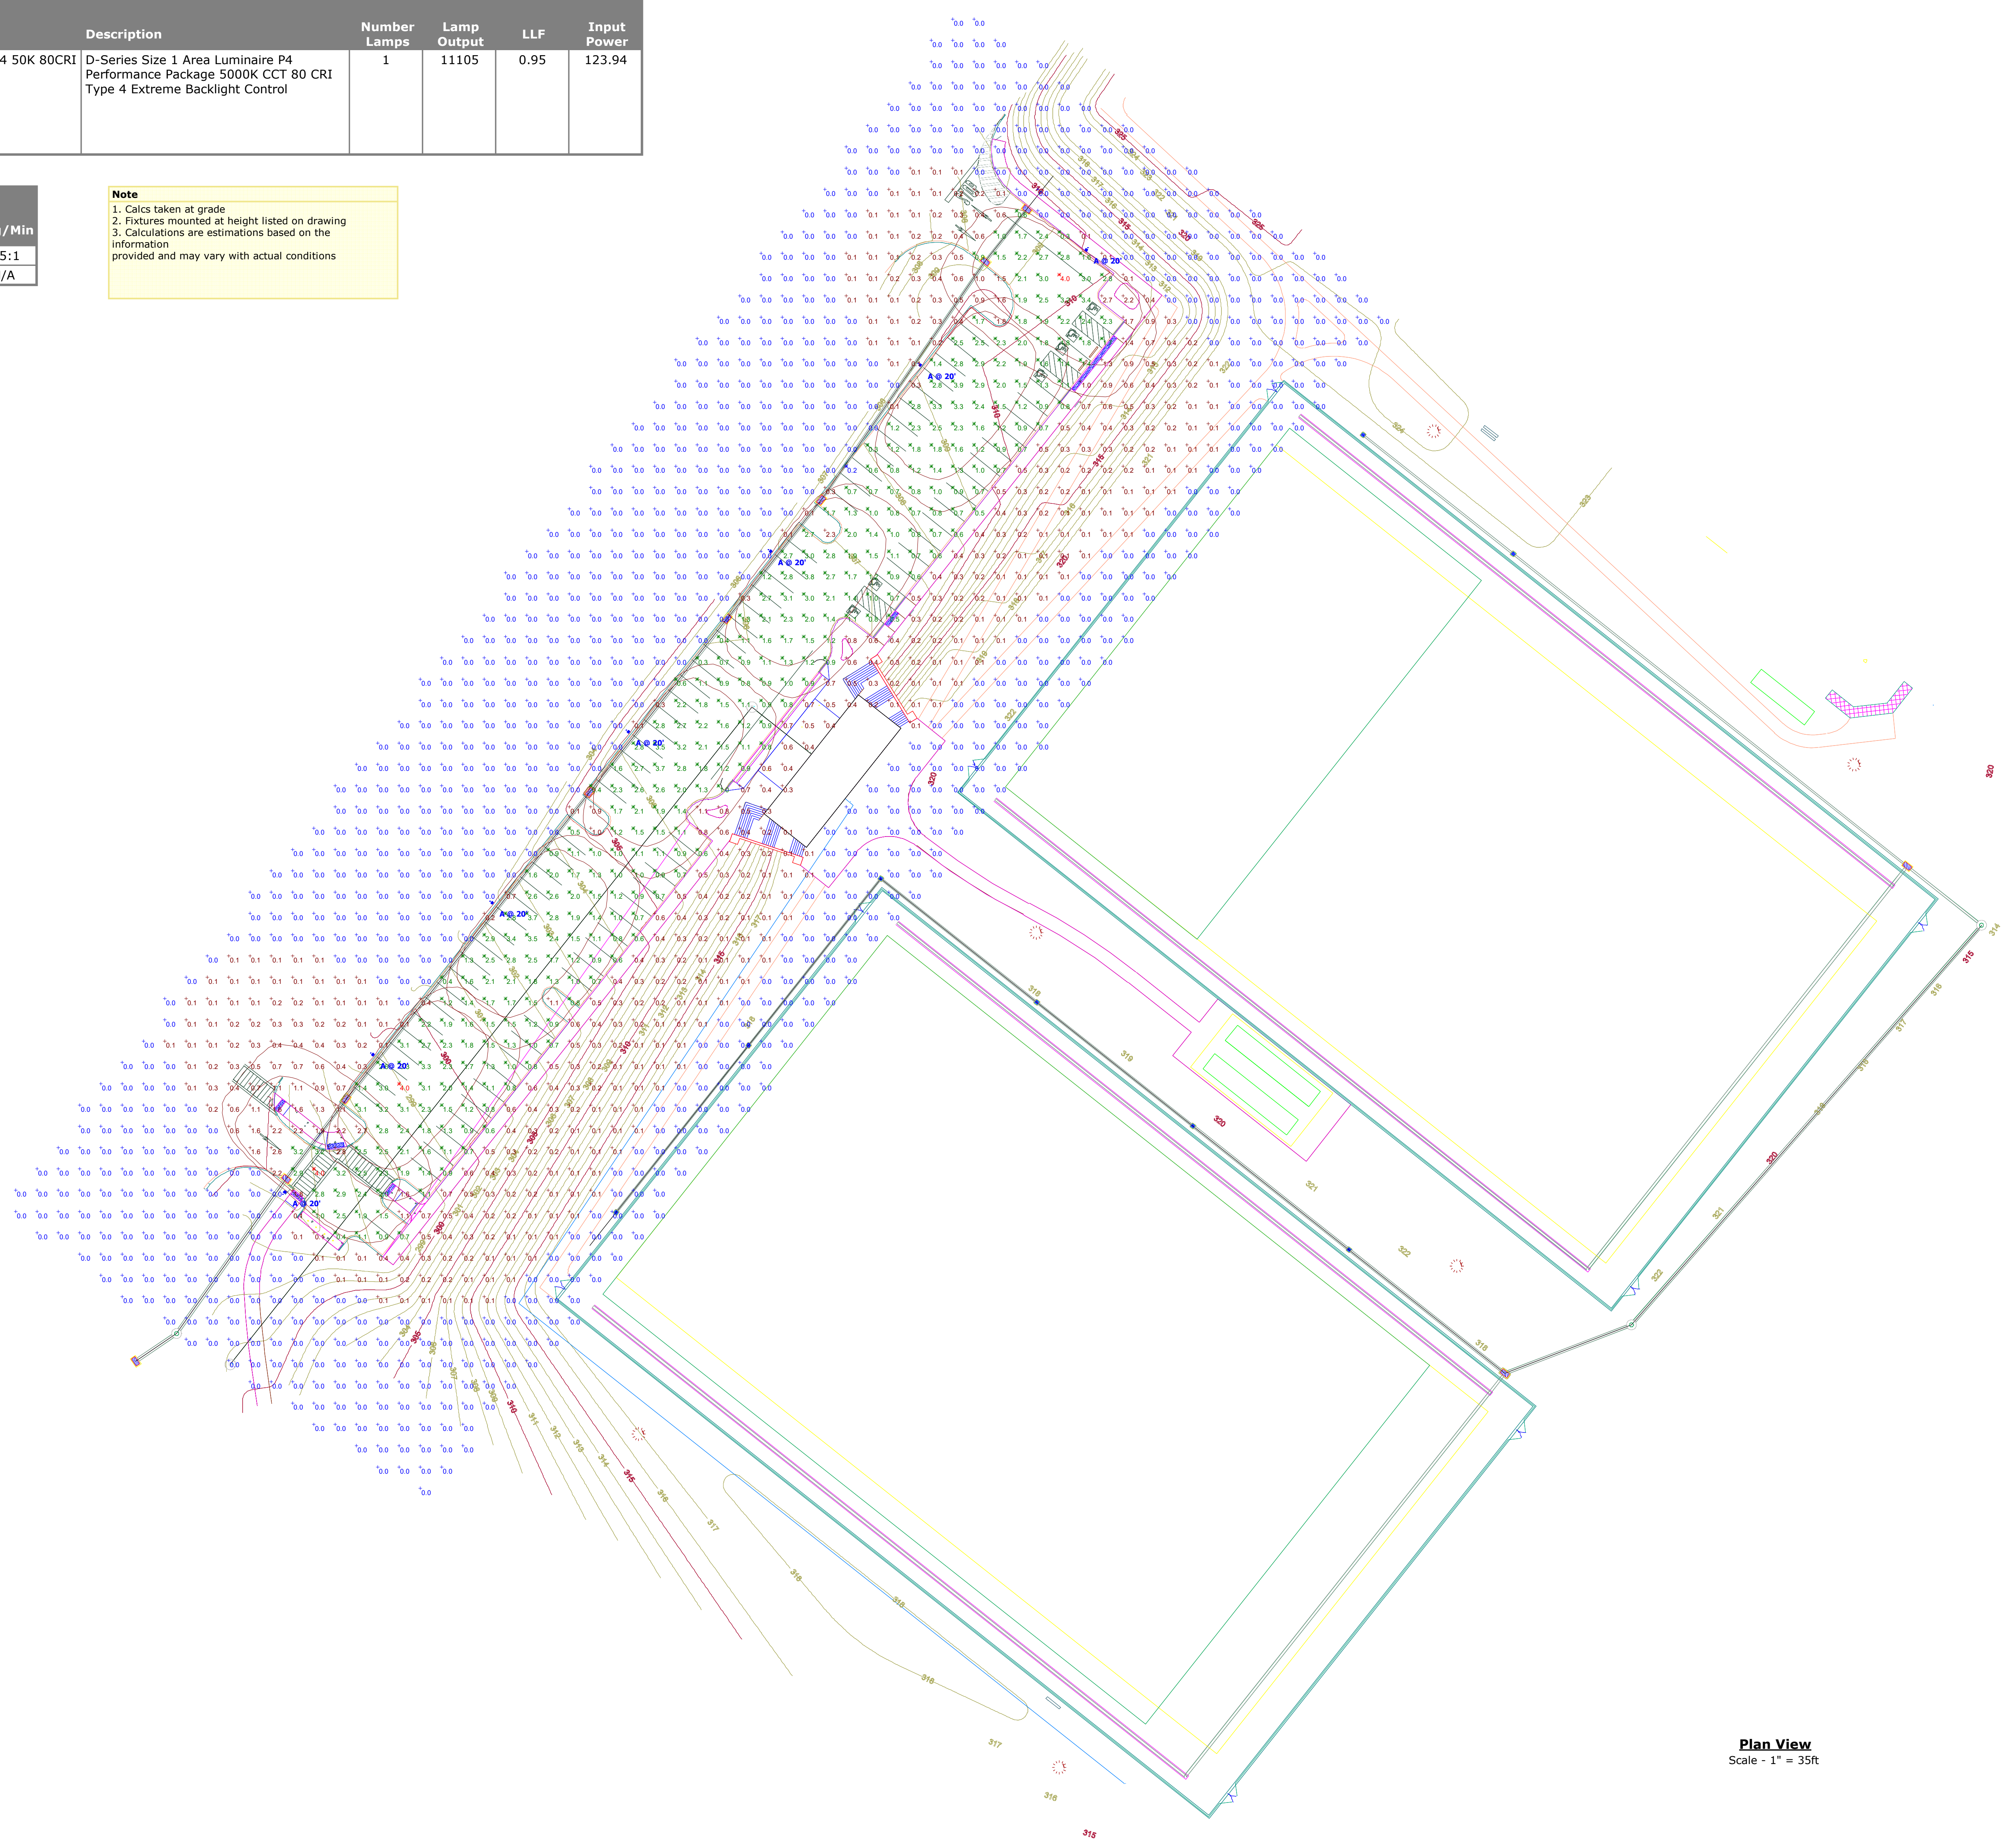

Symbol	Label	Image	QTY	Manufacturer	Catalog	Description	Number Lamps	Lamp Output	LLF	Input Power
	A		7	Lithonia Lighting	DSX1 LED P4 50K 80CRI BLC4	D-Series Size 1 Area Luminaire P4 Performance Package 5000K CCT 80 CRI Type 4 Extreme Backlight Control	1	11105	0.95	123.94

Statistics						
Description	Symbol	Avg	Max	Min	Max/Min	Avg/Min
Stat Zone # 1	✕	1.7 fc	4.0 fc	0.2 fc	20.0:1	8.5:1
Site	+	0.4 fc	4.0 fc	0.0 fc	N/A	N/A

Note
 1. Calcs taken at grade
 2. Fixtures mounted at height listed on drawing
 3. Calculations are estimations based on the information provided and may vary with actual conditions

Plan View
 Scale - 1" = 35ft