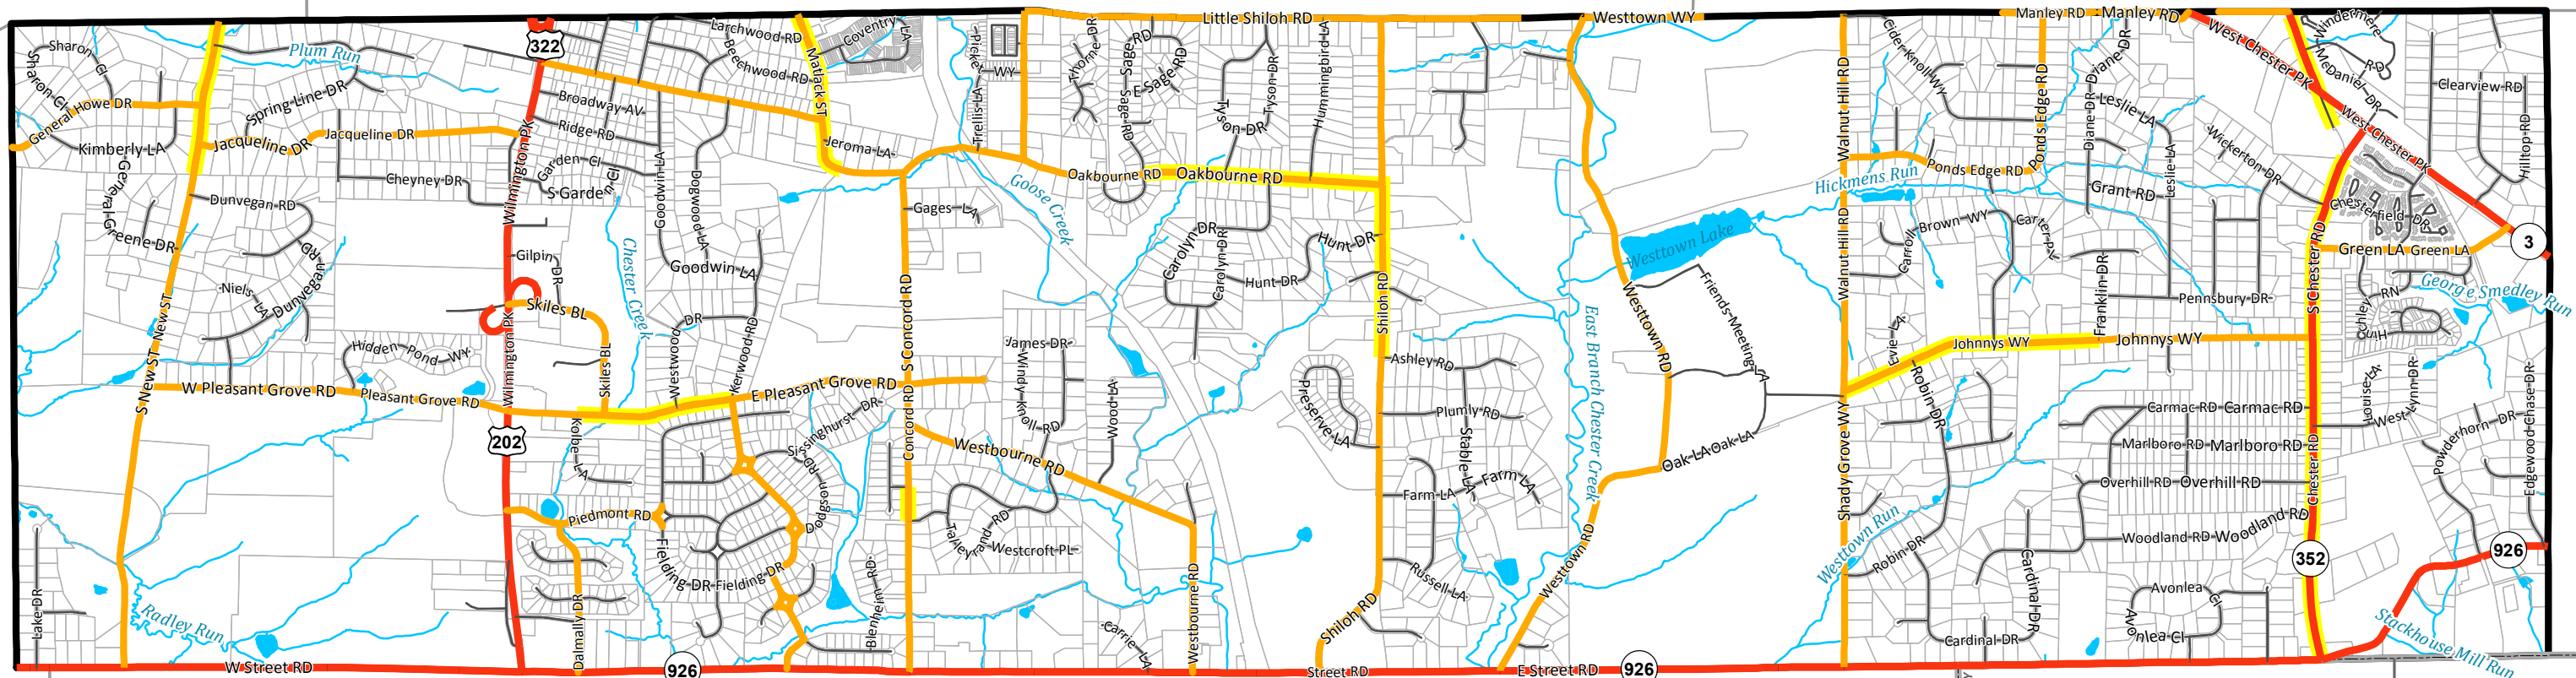

Roadway Functional Classifications

Westtown Township
Chester County, Pennsylvania

Disclaimer: This map is for illustrative purposes only and does not constitute a valid survey.
Map created: February 27, 2018

East
Bradford
Township

West Goshen
Township

East Goshen
Township

CHESTER COUNTY
DELAWARE COUNTY

Edgmont
Township

Thornbury
Township

Legend

- County boundary
- Township boundary
- Adjacent municipalities
- Tax parcels
- Streams
- Bodies of water
- Road Classification**
- Arterial Highways
- Collector Roads
- Local
- Widen and improve shoulders (per 2001 plan)